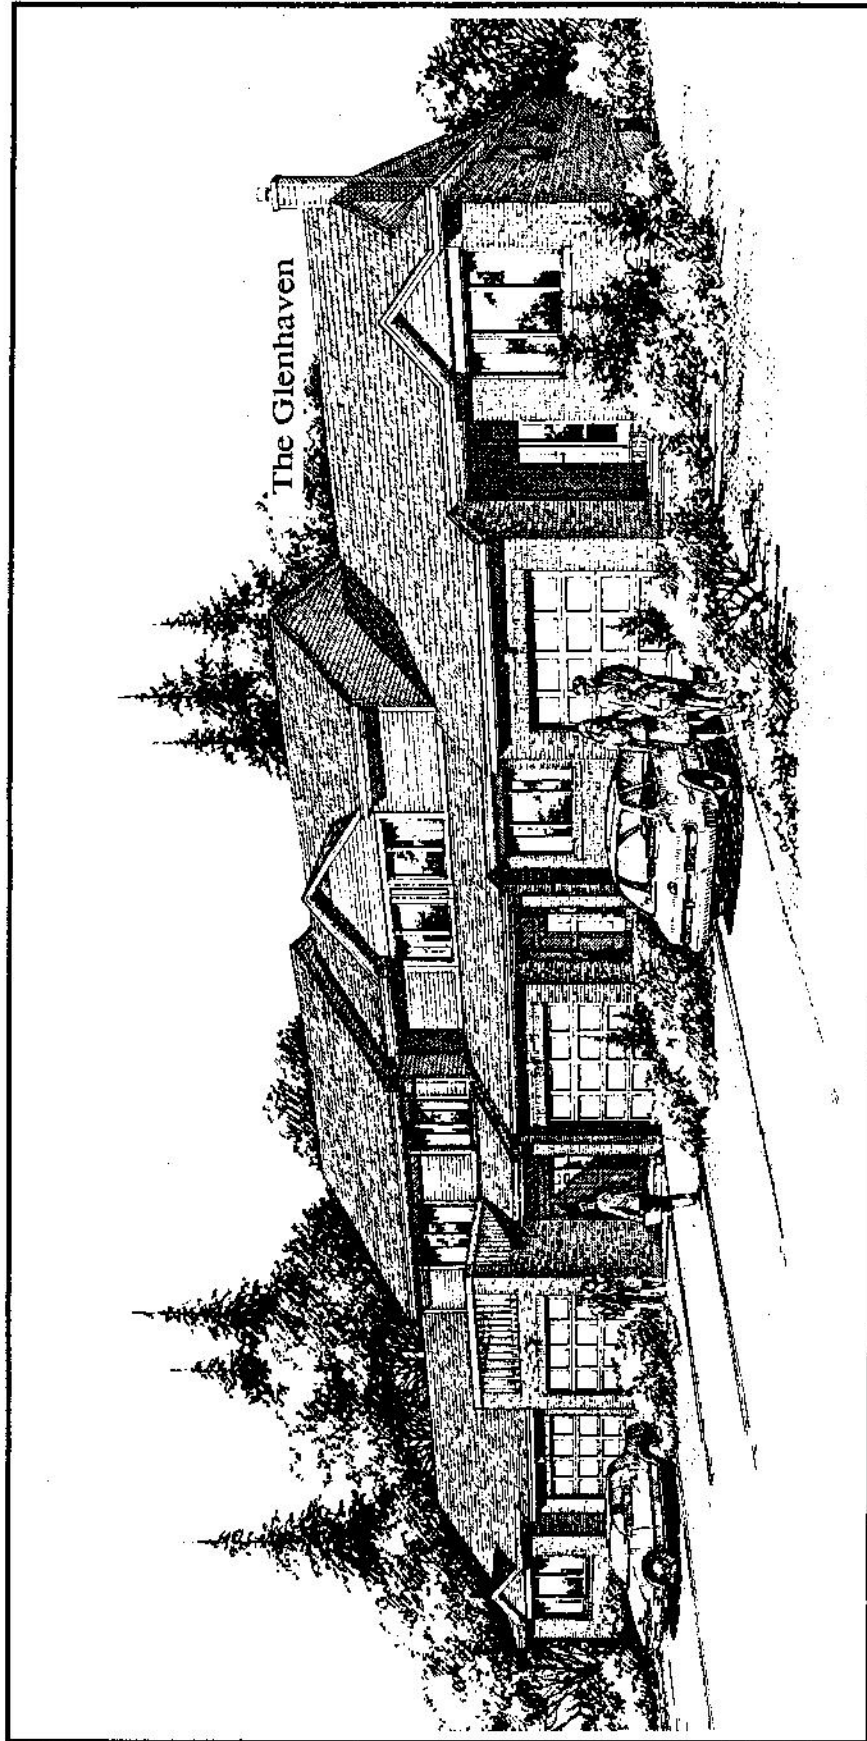

THE VILLAGE OF
CARDINAL GLEN

ARTIST'S CONCEPT

DREAM SERIES

THE
GLENHAVEN

REVERSED - 1620 SQ. FT.

Artist's Concept