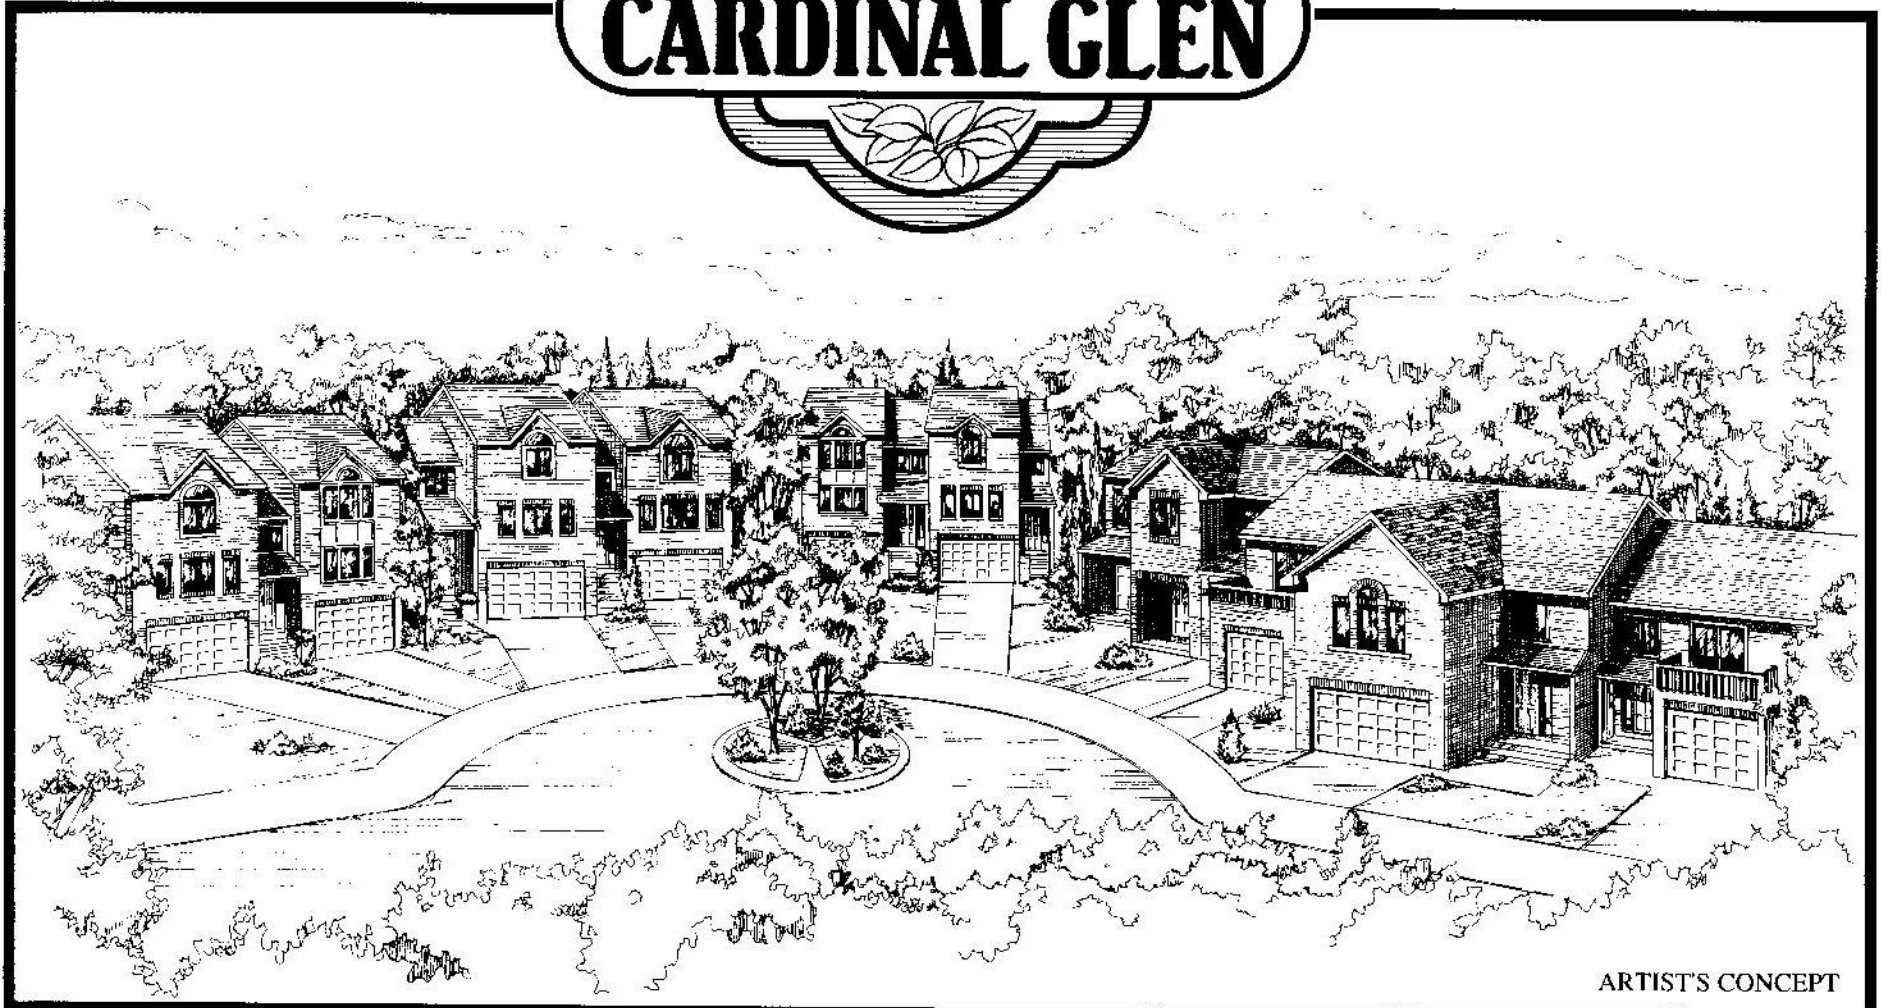

THE VILLAGE OF
CARDINAL GLEN

ARTIST'S CONCEPT

DREAM SERIES

THE
LANCASTER
REVERSED - 1771 SQ. FT.

The Lancaster

Artist's Concept